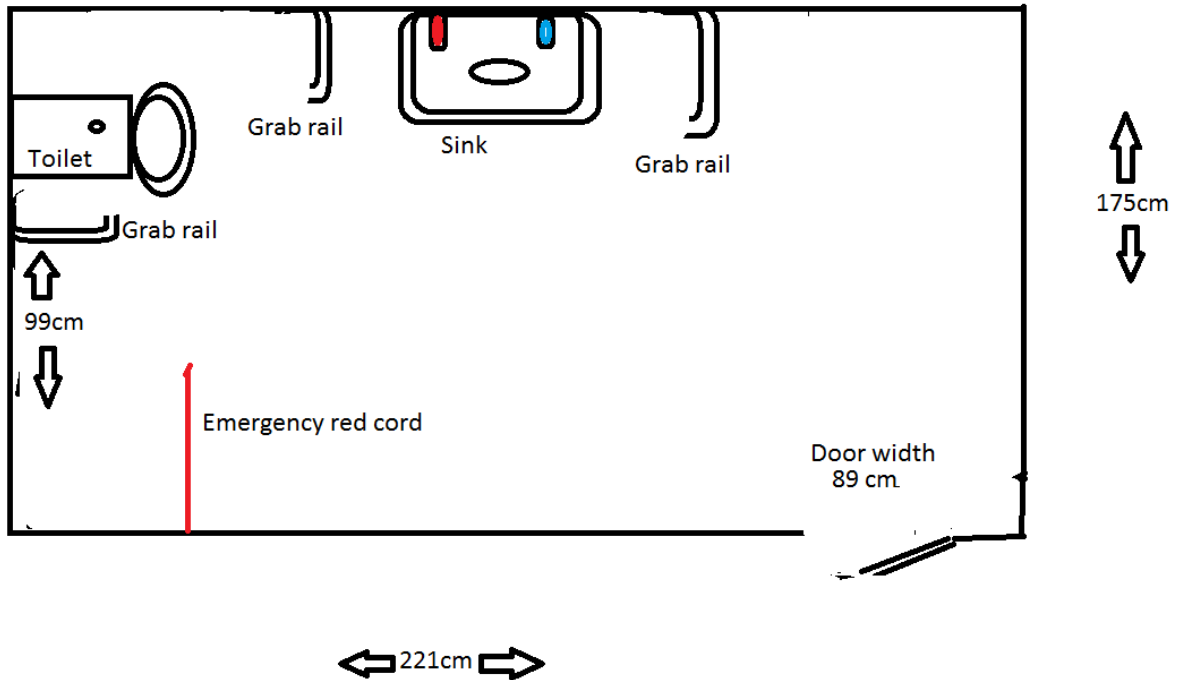

Accessible toilet

There is an accessible toilet on the ground floor. The door clearance is 35.1cm (13.82"). The room length is 87cm (34.25") and the width is 69cm (27.16").

Photo showing the inside of the accessible toilet